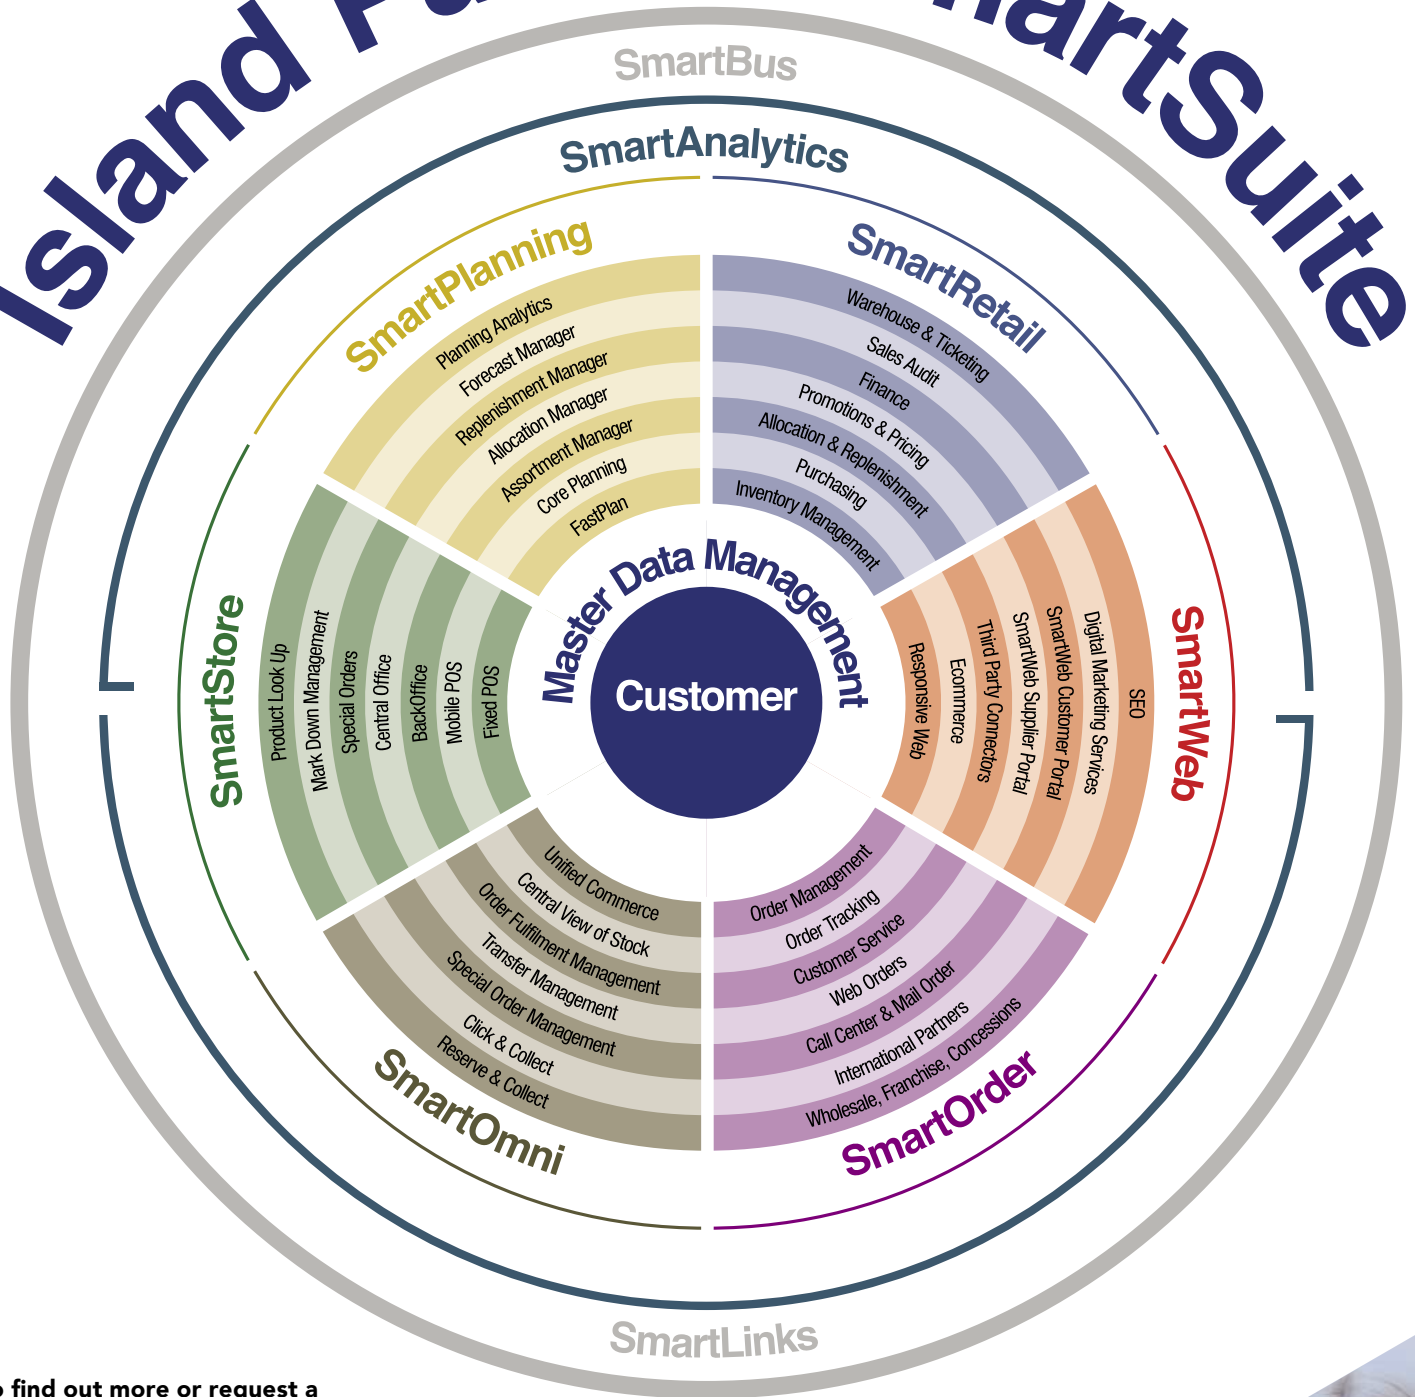

# Island Pacific SmartSuite

To find out more or request a demo please contact us on:

Island Pacific USA +1 800 994 3847  
 Island Pacific UK +44 1 279 874545  
 Island Pacific AU +61 2 9369 8500  
 Island Pacific NZ +64 9 980 4595